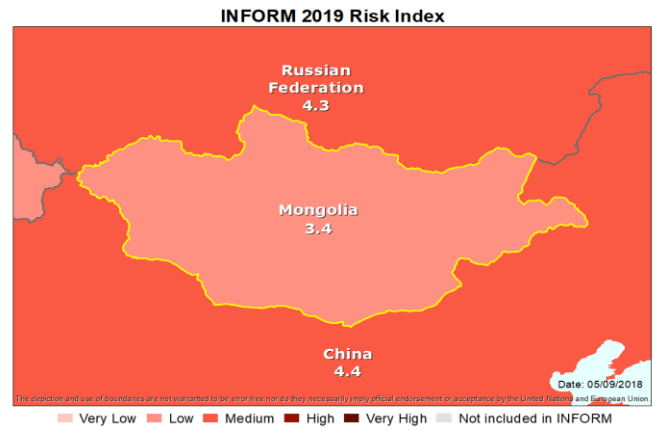

# MONGOLIA

Eastern Asia  
Lower middle income

INFORM Country Risk Profile

VERSION 2019

	Value	Rank	Trend (3 years)
<b>INFORM Risk</b>	<b>3.4</b>	<b>101</b>	→
<b>Hazard &amp; Exposure</b>	<b>2.0</b>	<b>142</b>	↓
<b>Vulnerability</b>	<b>3.7</b>	<b>81</b>	→
<b>Lack of Coping Capacity</b>	<b>5.1</b>	<b>71</b>	→