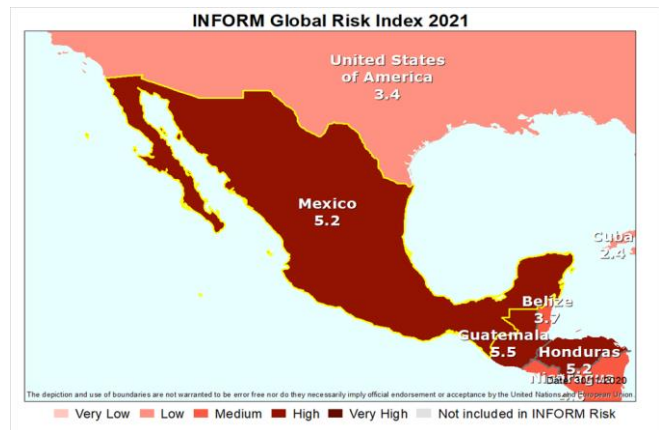

# MEXICO

Central America  
Upper middle income

INFORM Risk Country Risk Profile

VERSION 2021

	Value	Rank	Trend (3 years)
<b>INFORM Risk</b>	<b>5.2</b>	<b>34</b>	→
<b>Hazard &amp; Exposure</b>	<b>8.1</b>	<b>6</b>	→
<b>Vulnerability</b>	<b>3.9</b>	<b>78</b>	→
<b>Lack of Coping Capacity</b>	<b>4.4</b>	<b>93</b>	→